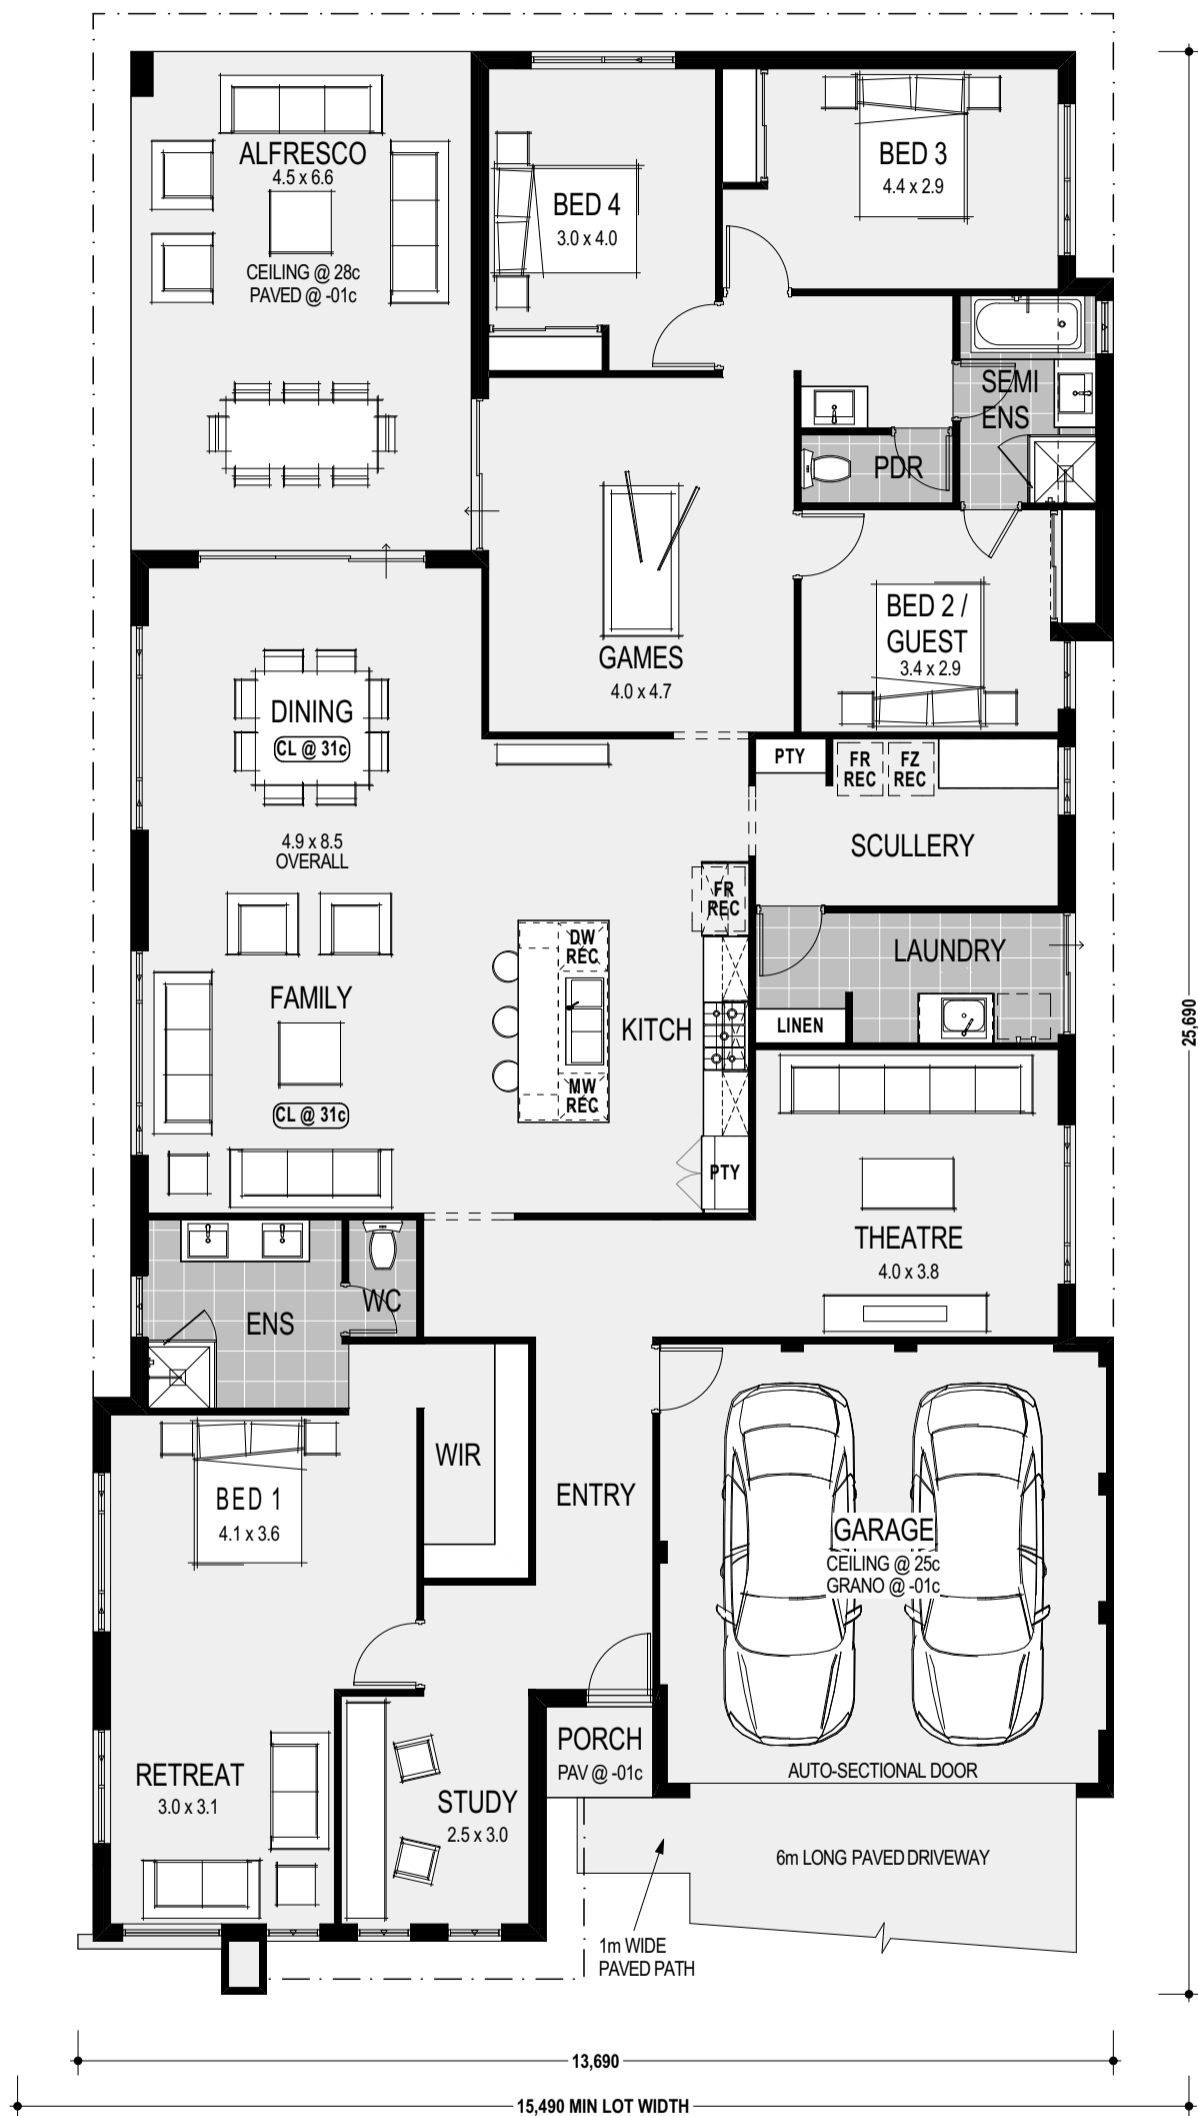

Indiana Designer Kitchen

Head Office:
11 Delawney Street, Balcatta. W.A. 6021
Tel: 08 6241 4555 Fax: 08 6241 4455

Metro Display Home opening hours:
Monday & Wednesday 2-5pm,
Saturday, Sunday & Public Holidays 1-5pm.

www.homegroupWA.com.au

AREAS:	
House Area	240.32
Garage Area	36.15
Alfresco Area	29.70
Porch Area	1.69
Total Area:	307.86
House Perim.	76.96

75350
© Copyright
Home Group WA
Home Group WA P/L reserves the
right to vary dimensions and materials
from those on display. Room sizes,
window sizes, set backs & areas may
vary slightly to working drawings.

2014