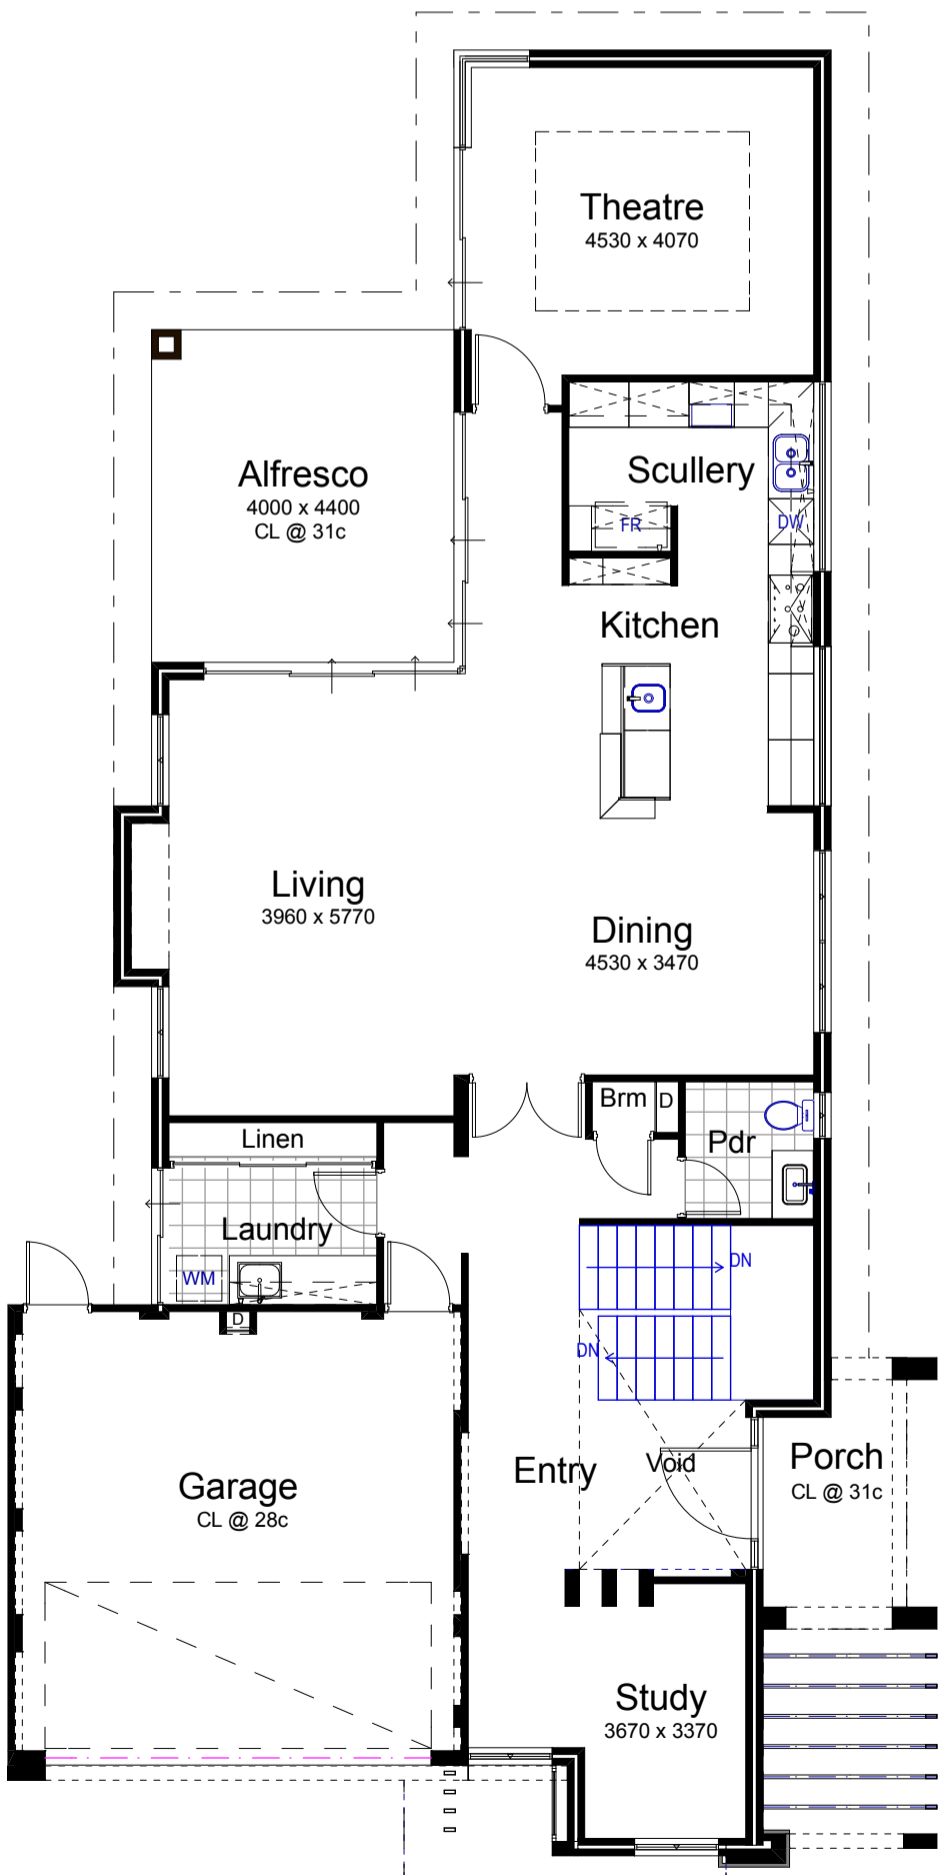

AREAS		
Name	Area	Perimeter
HOUSE - UPPER	153.549	59.480
HOUSE - GROUND	147.792	67.560
GARAGE	37.371	24.580
ALFRESCO	17.600	16.800
PORCH	6.342	12.580
	362.654 m <sup>2</sup>	

THE LIVINGSTONE  
Platinum

**101**