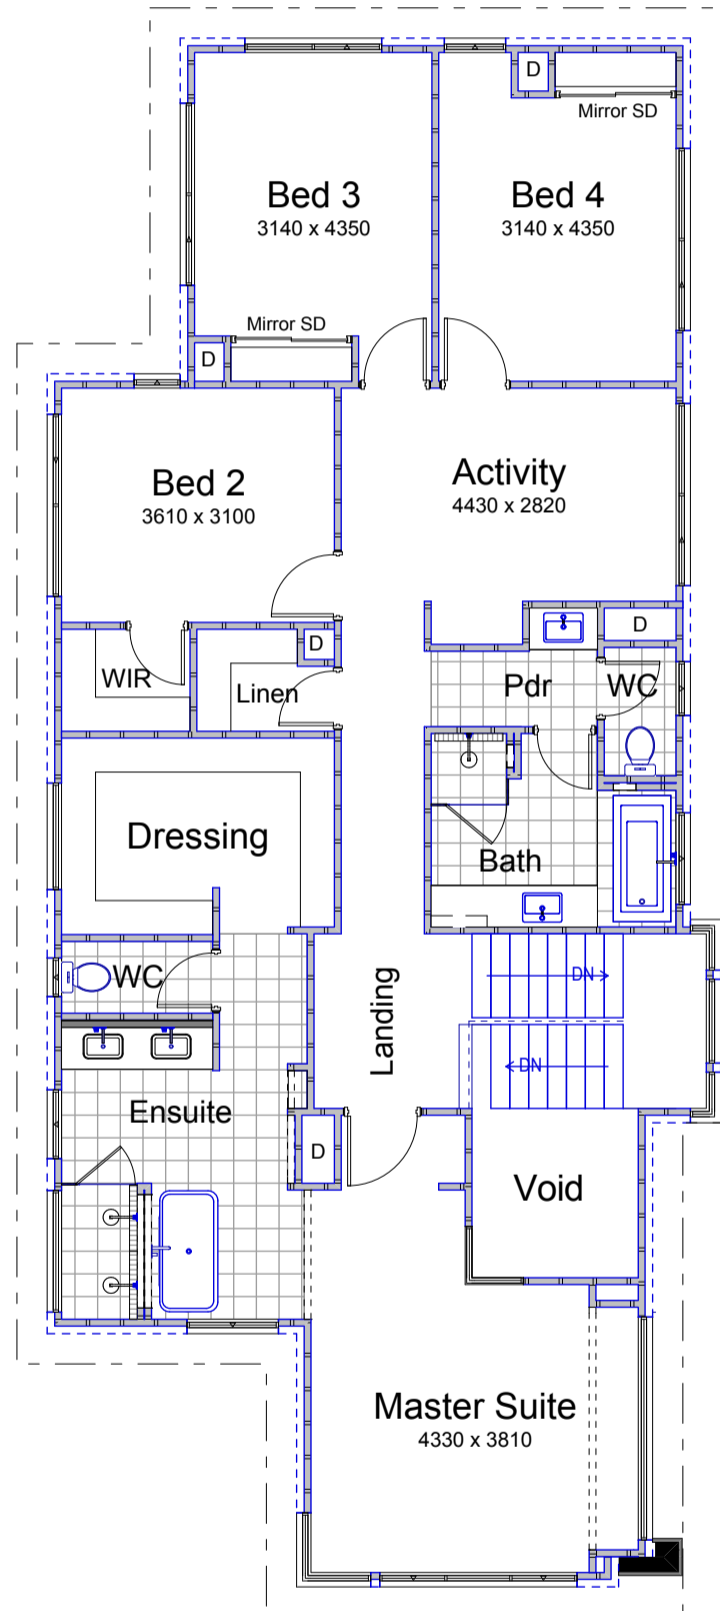

AREAS		
Name	Area	Perimeter
HOUSE - UPPER	153.549	59.480
HOUSE - GROUND	147.792	67.560
GARAGE	37.371	24.580
ALFRESCO	17.600	16.800
PORCH	6.342	12.580
	362.654 m <sup>2</sup>	

THE LIVINGSTONE  
Platinum

**101**